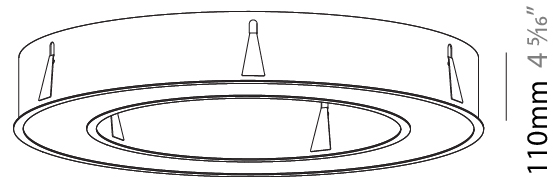

GENERAL

Series: Glorious
Subseries: Glorious
Brand: Prolicht
Division: Architectural
Mounting Type: Recessed
Mounting Location: Ceiling
Subcategory: Ambient

PHYSICAL

Shape: Round
Diameter (mm): 970
Diameter (in): 38 ³ / ₁₆
Height (mm): 110
Height (in): 4 ⁵ / ₁₆
Min. Recessing Depth (mm): 120
Min. Recessing Depth (in): 4 ³ / ₄
Light Distribution: Direct
Weight (kg): 11.164
Weight (lbs): 24.61
Diffuser: PMMA - Opal or Micro-Prism
Fixture Finish: SSR / BKV / CWI / CRY / HAB / UFT / ITA / RUA / FTG / MYG / LOD / PUS / FRO / FUP / KIA / POP / BLS / SPG / MEY / GOH / GUM / CHC / COM / ABZ / JAG / OBR / MOS / ROR
Fixture Material: Aluminum
Cut-out Measurements: 960mm / 37 13/16" x 640mm / 25 3/16"

Ø 628mm 24 3/4"

Ø 970mm 38 3/16 "

960mm x 640mm
37 13/16" x 25 3/16"

120mm
4 3/4"

10 - 15mm
3/8" - 9/16"

A37505-

PROJECT _____

TYPE _____